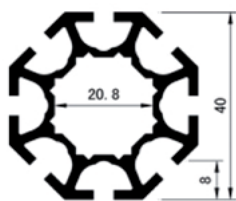

shell scheme stand in white aluminium profile

Structure

8 way system frame construction with white aluminium profiles.

White infill panels, 3mm thick.

Panel dimensions of L 100 x H 250 cm, visible L 95 x H 238 cm.

Fascia name board

White crossbars, 5 cm high is build-up along the opens stand fronts.

Fascia name board (L 150 x H 40 cm) with corporate name black standard lettering.

Lighting - Electric outlet

The basic lighting includes 1 halogene 100 W spotlight for every 3 sqm stand area.