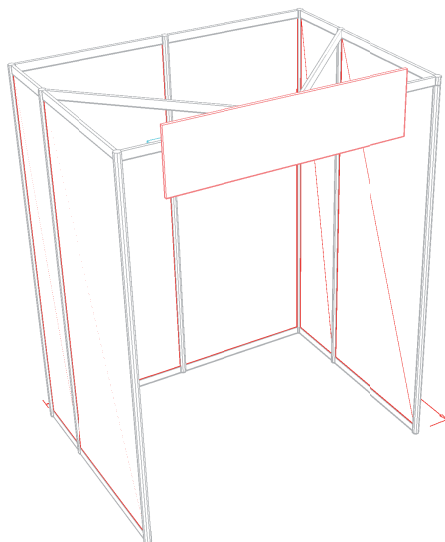

shell scheme stand in white aluminium profile

Structure

8 way system frame construction with white aluminium profiles.

White infill panels, 3mm thick.

Panel dimensions of L 100 x H 250 cm, visible L 95 x H 238 cm.

Fascia name board

White crossbars, 5 cm high is build-up along the opens stand fronts.

Fascia name board (L 150 x H 40 cm) with corporate name black standard lettering.

Lighting - Electric outlet

The basic lighting includes 1 halogene 100 W spotlight for every 3 sqm stand area.