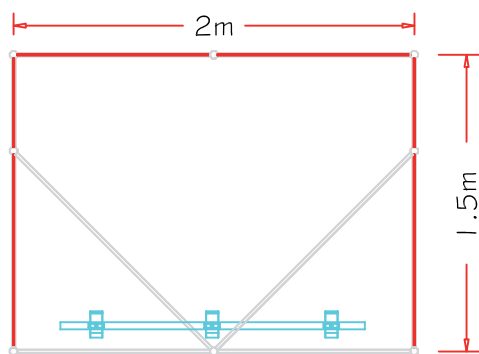

shell scheme stand in white aluminium profile

Structure

8 way system frame construction with white aluminium profiles.

White infill panels, 3mm thick.

Panel dimensions of L 100 x H 250 cm, visible L 95 x H 238 cm.

Fascia name board

White crossbars, 5 cm high is build-up along the opens stand fronts.

Fascia name board (L 150 x H 40 cm) with corporate name black standard lettering.

Lighting - Electric outlet

The basic lighting includes 1 halogene 100 W spotlight for every 3 sqm stand area.