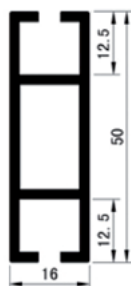

shell scheme stand in white aluminium profile

Structure

8 way system frame construction with white aluminium profiles.

White infill panels, 3mm thick.

Panel dimensions of L 100 x H 250 cm, visible L 95 x H 238 cm.

Fascia name board

White crossbars, 5 cm high is build-up along the opens stand fronts.

Fascia name board (L 150 x H 40 cm) with corporate name black standard lettering.

Lighting - Electric outlet

The basic lighting includes 1 halogene 100 W spotlight for every 3 sqm stand area.